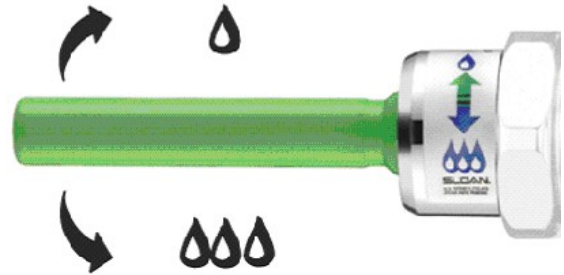

GREEN SPECIALS

Bathroom faucet aerator .5 GPM
Part# WPM220
List ~~\$10.69~~ Special \$4.99

UP for liquid waste

Down for solid waste

Sloan **UPPERCUT** only SLN3372003
List ~~\$58.30~~ Trade: \$ 37.40
Sloan **UPPERCUT** w/ diagram tune up kit
SLN3372004
List ~~\$87.63~~ Trade \$ 58.42

Shower Head 2.0 GPM
Part # NIA-N2920
List ~~\$17.59~~ Special \$8.99

Sloan ECOS head only RESS-C 1.6/1.1
Dual Flush Retro Head
Part # SLN3375400
List ~~\$443.00~~ Trade \$301.24