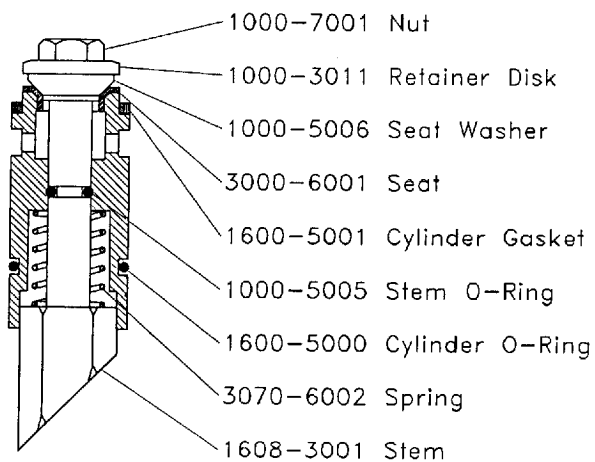

3070-0000 FOOT VALVE CYLINDER

1608-0000 SELF-CLOSING CYLINDER

3042-0000 DIPPERWELL STEM

LEVER HANDLE SUB-ASSY

CROSS HANDLE SUB-ASSEMBLY

4" WRIST HANDLE SUB-ASSEMBLY

KNOB SUB-ASSEMBLY