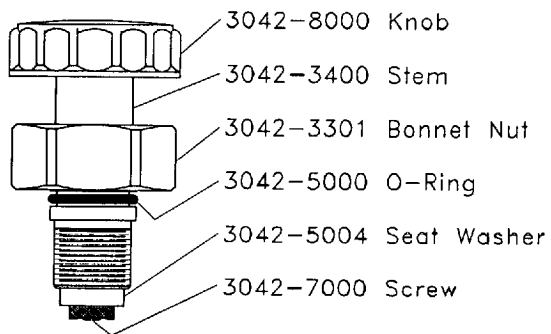

3070-0000 FOOT VALVE CYLINDER

1608-0000 SELF-CLOSING CYLINDER

3042-0000 DIPPERWELL STEM

LEVER HANDLE SUB-ASSY

CROSS HANDLE SUB-ASSEMBLY

4" WRIST HANDLE SUB-ASSEMBLY

KNOB SUB-ASSEMBLY