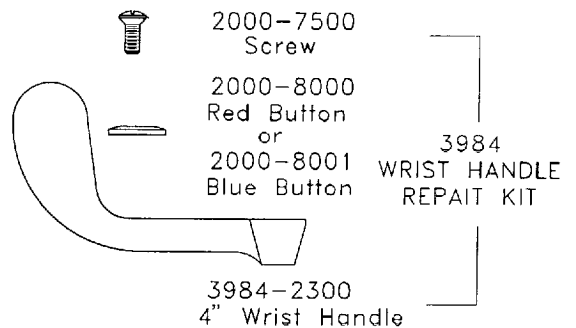

3070-0000 FOOT VALVE CYLINDER

1608-0000 SELF-CLOSING CYLINDER

3042-0000 DIPPERWELL STEM

LEVER HANDLE SUB-ASSY

CROSS HANDLE SUB-ASSEMBLY

4" WRIST HANDLE SUB-ASSEMBLY

KNOB SUB-ASSEMBLY