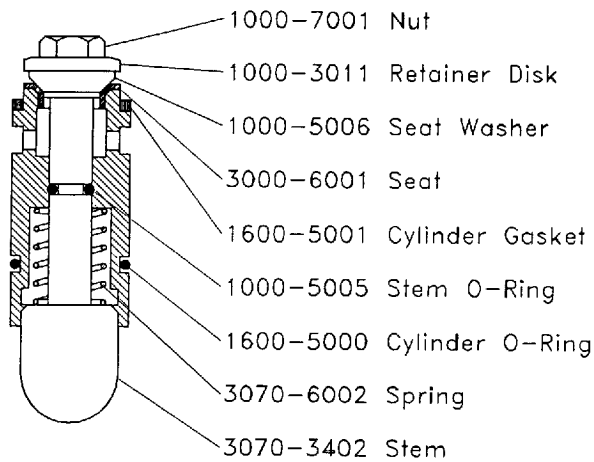

3070-0000 FOOT VALVE CYLINDER

1608-0000 SELF-CLOSING CYLINDER

3042-0000 DIPPERWELL STEM

LEVER HANDLE SUB-ASSY

CROSS HANDLE SUB-ASSEMBLY

4" WRIST HANDLE SUB-ASSEMBLY

KNOB SUB-ASSEMBLY