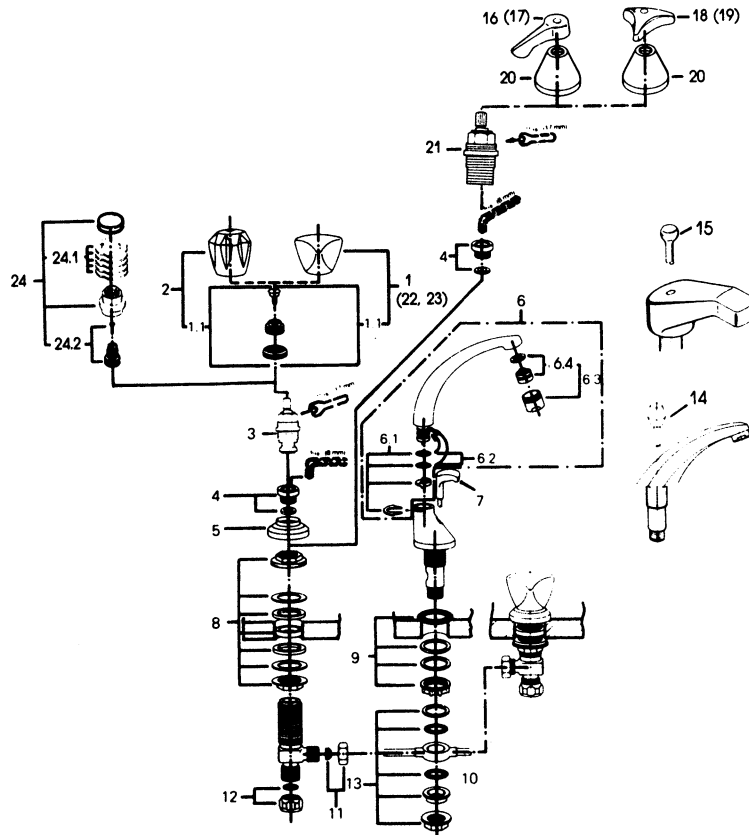

To order items on this page — full catalog number requires prefix

Classic WIDASET

GROHE AMERICA 

<p>Classic Widesets.</p>  <p>20.856* TDL Brass handles (shown) 20.857* Diamond handles † 20.788 TDL Brass handles, ceramic cartridge † 20.789 TDL Brass handles, ceramic cartridge, without Pop-up waste 20.886* Ultra handles 20.881* Less handles</p>	<p>Classic Deluxe Widesets with Swivel Spout.</p>  <p>20.851* TDL Brass handles (shown) 20.852 Diamond handles 20.888* Ultra handles 20.882* Less handles</p>	<p>Classic Deluxe Wideset with TDL Brass Handles.</p>  <p style="text-align: right;">20.862</p>
--	--	---

<p>Classic Wideset.</p>  <p>20.887* Ultra handles (shown) 20.784* With TDL Brass handles 20.883* Less handles</p>	<p>Wideset with Ceramic Cartridge.</p>  <p>† 20.780 Tricorn handles (shown) † 20.781 Lever handles † 20.782 Tricorn handles, without Pop-Up Waste † 20.783 Lever handles, without Pop-Up Waste</p>
---	---

† = Commercial line

Drg Ref	Description	Cat. No.	Pkg. Unit	Drg Ref	Description	Cat. No.	Pkg. Unit
1	TDL handle	06.490*	1	13	Connecting set	45.096	1
1.1	Handle connection set	45.001	1	14	Lift rod	06.073*	1
2	Diamond handle	08.586*	1	15	Lift rod	08.295	1
3	Cartridge	07.146	1	16	Lever handle, Blue	06.923	1
4	Renewable seat set	45.141	1	17	Lever handle, Red	06.924	1
5	Flange	03.394*	1	18	Tricorn handle, Blue	06.113	1
6	Swivel Spout	13.408*	1	19	Tricorn handle, Red	06.114	1
6.1	Spout fitting set	45.013	1	20	Cap	02.988	1
6.2	Spout O-ring seal	01.285	20	21	Ceramic cartridge (right turn)	45.140	1
6.3	Flow regulator	13.955*	1	21	Ceramic cartridge (left turn)	45.138	1
6.4	Flow regulator set	45.220	1	22	TDL handle, Blue	06.491	1
7	Lift rod	06.078*	1	23	TDL handle, Red	06.492	1
8	Mounting set—valve	45.025	1	24	Ultra handles (pair)	18.905*	1
9	Mounting set—spout	45.012	1	24.1	Discs (pack of six)	45.205*	1
10	Mixing tube	06.017	1	24.2	Handle connection set	45.186	1
11	Side connecting nut set	12.917	2				
12	Inlet connecting nut set	12.902	2				