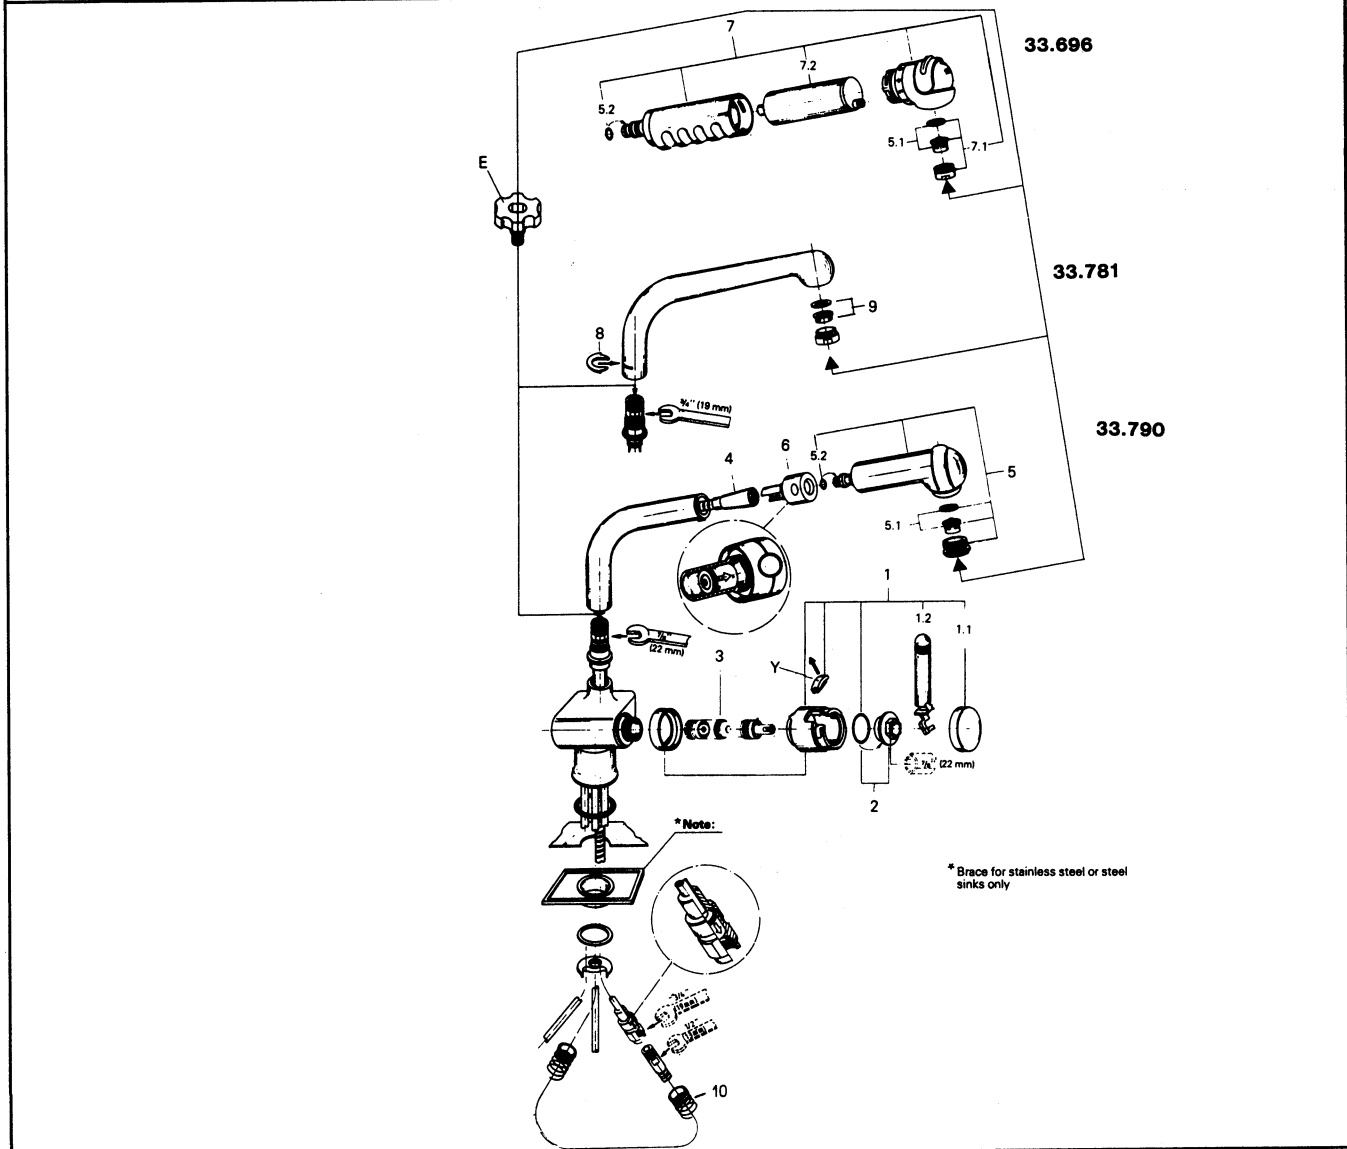

# GROHE AMERICA

Ladylux Pull-Out Water Filter Head, with "Click System" for Interchangeable Head Parts.

33.696\*

Ladylux Cast Brass Spout

33.781\*

Ladylux Pull-Out Spray, with "Click System" for Interchangeable Head Parts.

33.790\*

Drg Ref	Description	Cat. No.	Pkg. Unit	Drg. Ref	Description	Cat. No.	Pkg. Unit
1	Lever head assembly	46.043*	1	6	Snap coupling with non-return valve	08.691*	1
1	Lever head assembly (all white or all black only)	46.049*	1	7	Filter spray head	27.836*	1
1.1	Cover plate	46.045*	1	7.1	Aerator M 24x1	13.929	1
1.2	Lever	46.042*	1	7.2	Filter cartridge	46.083	2
2	Head nut with O-ring	46.022	1	8	Clip	05.483	2
3	Euromix cartridge	07.000	1	9	Flow regulator set	45.220	1
4	Shower hose assembly	46.046	1	10	Return spring	07.240	1
5	Handheld spray	46.050*	1	E	Wrench		
5	All white handheld spray	46.086-L	1	Y	Lever support		
5.1	Set for aerator M 24x1	45.002	1				
5.2	O-ring	01.224	5				