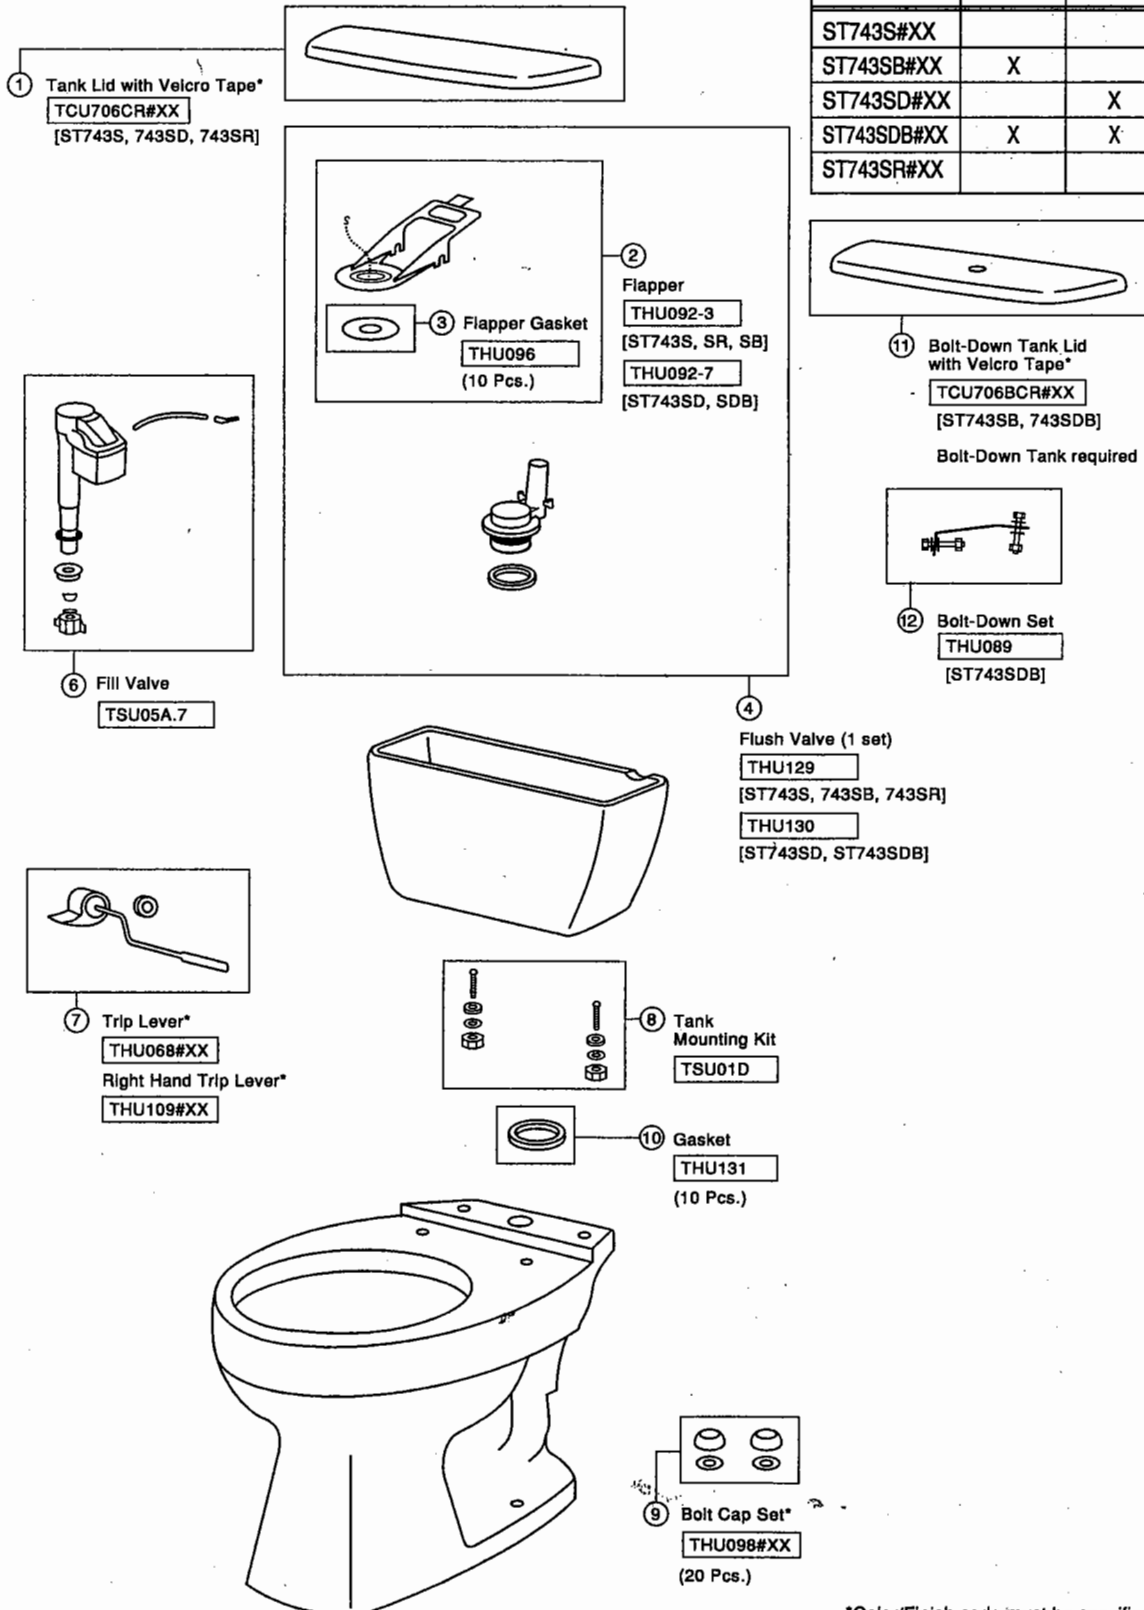

NOTE: Bowls, Tanks, & One-Piece Toilets are shown without parts for clarity.

Picture Guide - Identification Purposes Only

| | | | |
|---|---|--|---|
|  |  |  |  |
| TCU866CR | TCU884CV | TCU894CR | TCU904CR |
|  |  |  |  |
| TCU904CV | TCU914CR | TCU914CV | TCU924CR |
|  |  |  |  |
| THU001N | THU001Z | THU002N | THU002Z |
|  |  |  |  |
| THU003N | THU004 | THU006 | THU013Z |
|  |  |  |  |
| THU014 | THU015 | THU020 | THU047 |

NOTE: Bowls, Tanks, & One-Piece Toilets are shown without parts for clarity.

Picture Guide - Identification Purposes Only

| | | | |
|---|---|--|---|
|  |  |  |  |
| THU050 | THU061 | THU068 | THU073 |
|  |  |  |  |
| THU084 | THU089 | THU091 | THU092-1 |
|  |  |  |  |
| THU092-2 | THU092-4 | THU092-5 | THU092-7 |
|  |  |  |  |
| THU092-8 | THU096 | THU097 | THU098 |
|  |  |  |  |
| THU099 | THU100N-3 | THU102 | THU103 |

NOTE: Bowls, Tanks, & One-Piece Toilets are shown without parts for clarity.

TOILET PARTS

**Model: CST744S#XX
CST744SL#XX**

| Tank # | Bolt Down Lid | Insulated Tank | Right Hand Trip Lever |
|-------------|---------------|----------------|-----------------------|
| ST743S#XX | | | |
| ST743SB#XX | X | | |
| ST743SD#XX | | X | |
| ST743SDB#XX | X | X | |
| ST743SR#XX | | | X |

*Color/Finish code must be specified when ordering

TOILET PARTS

Model: CST704#XX
 CST704.10#XX
 CST704L#XX
 CST703#XX
 CST703.10#XX

| Tank # | Right Hand Trip Lever |
|-----------|-----------------------|
| ST703#XX | |
| ST703R#XX | X |