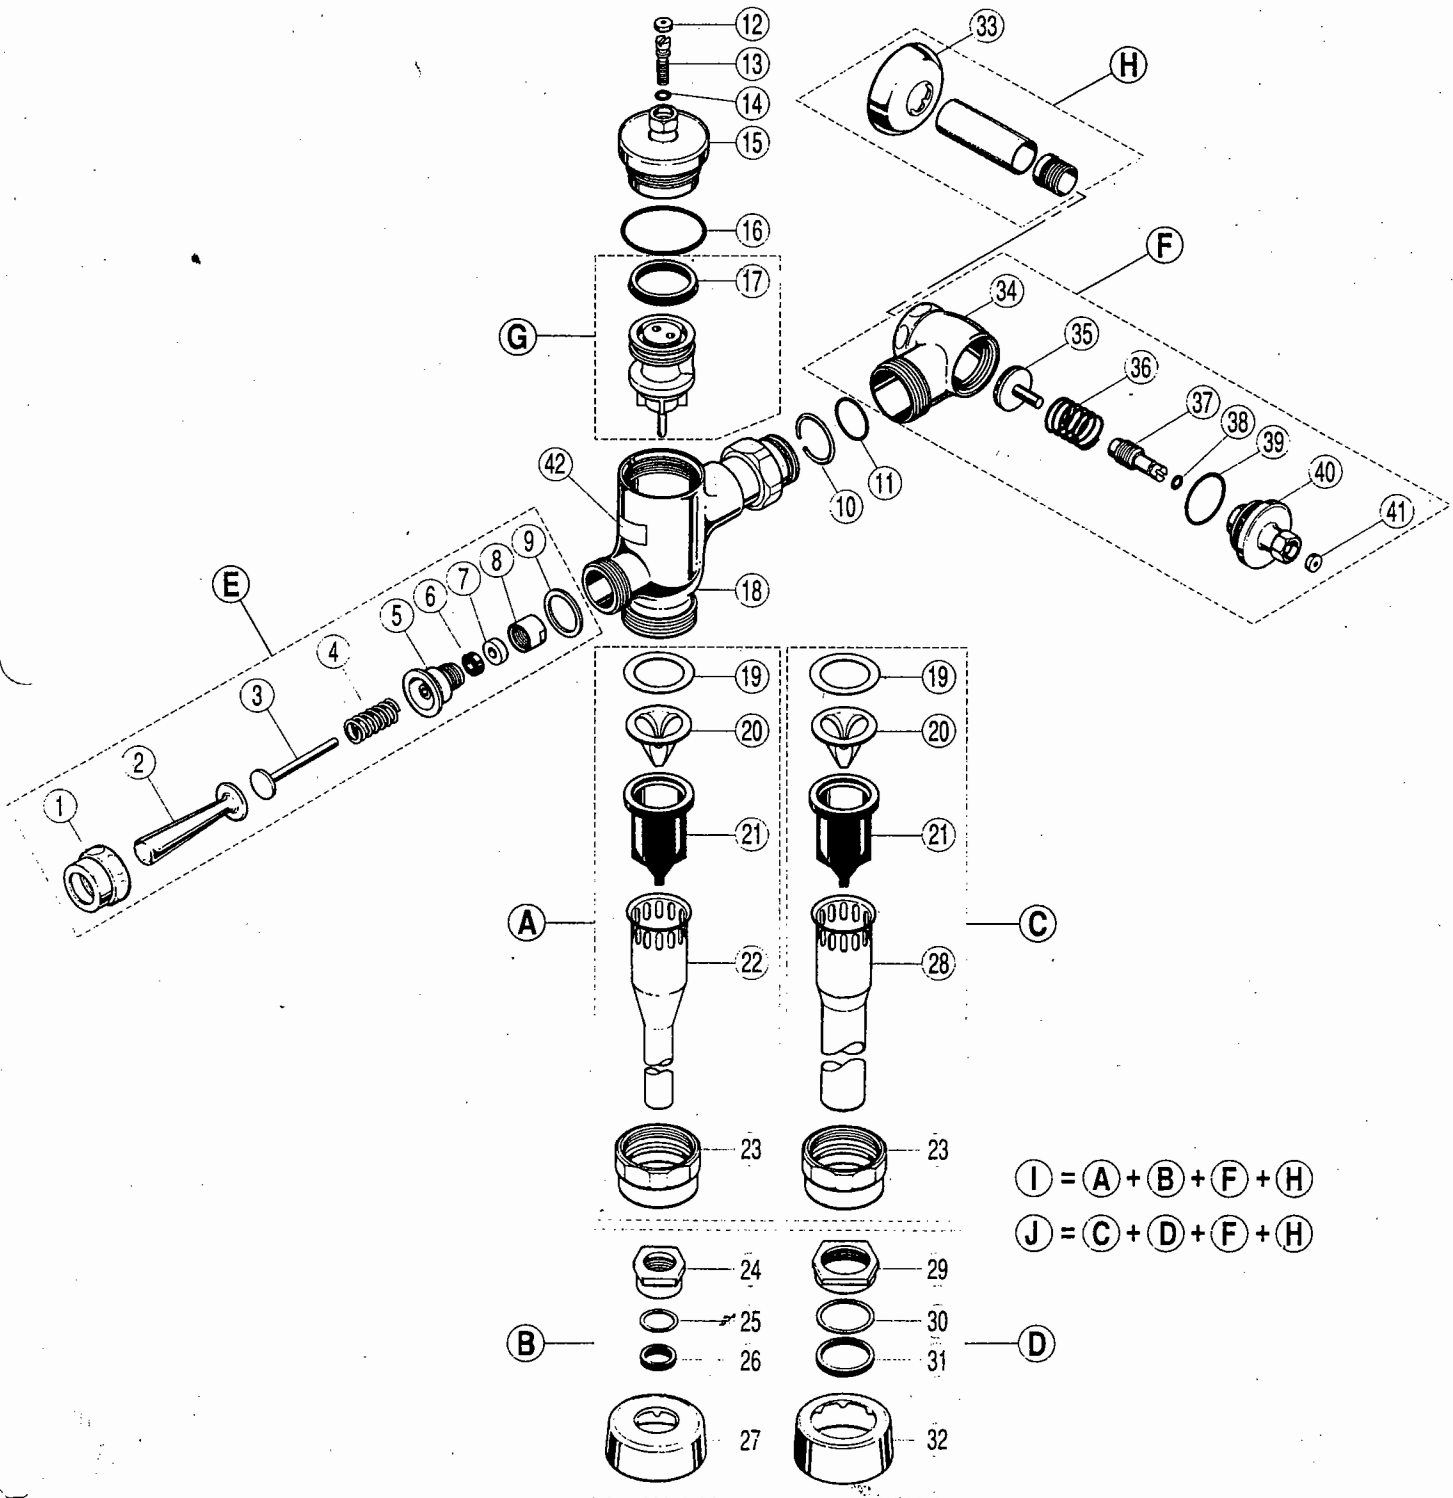

# Model: TMU1HNC-12 (3/4") TMU1HNC-22 (1-1/4")

# Urinal F.V. Parts List

No.	Item No.	Description	Qty.
A	1007512	VACUUM BREAKER ASSY. (3/4")	1
B	71051N15	SPUD NUT & ESC. (3/4")	1
C	1007515	VACUUM BREAKER ASSY. (1-1/4")	1
D	71051N17	SPUD NUT & ESC. (1-1/4")	1
E	R23007W	LEVER ASSY.	1
F	1007714	ANGLE STOP ASSY.	1
G	R15186W	PISTON ASSY.	1
H	TH559EDV5J1	SWEAT SOLDER ADAPTER KIT	1
I	VB9CP-12	ACCESSORIES KIT	1
J	VB9CP-22	ACCESSORIES KIT	1

No.	Item No.	Description	Qty.
1	R23007	COUPLING NUT	1
2	R32004	LEVER	1
3	R67010	PLUNGER	1
4	R64057	SPRING	1
5	R67222	PLUNGER GUIDE	1
6	R81178	GASKET (U-PACKING)	1
7	R91112	GUIDE RING	1
8	R23024	GUIDE RING STOPPER	1
9	R81233	FRICTION RING	1
10	R65020	LOCK RING	1
11	R81144	O-RING	1
12	R23049-1	SCREW COVER	1
13	R31057	CAP SCREW	1
14	81021	O-RING	1
15	R15187	VALVE CAP	1

No.	Item No.	Description	Qty.
16	R81020	O-RING	1
17	R81019	U-PACKING	1
18	R11149	VALVE BODY	1
19	R72114	FRICTION RING	1
20	R91392	V.B. INSERT	1
21	R92013	RUBBER SLEEVE	1
22	R41148	V.B. TUBE (3/4")	1
23	R22066	TUBE NUT	1
24	R21031	SPUD NUT	1
25	R72116	FRICTION RING	1
26	R81376	GASKET	1
27	R71058	SPUD ESCUTCHEON	1
28		V.B. TUBE (1-1/4")	1
29		SPUD NUT	1
30		FRICTION RING	1
31		GASKET	1
32		SPUD ESCUTCHEON	1
33	71051N18	WALL FLANGE	1
34	R11150-1	ANGLE STOP BODY	1
35	R15005W	PLUNGER	1
36	R64053	SPRING	1
37	R31006-1	SCREW	1
38	R81023	O-RING	1
39	R81026	O-RING	1
40	R15188	ANGLE STOP CAP	1
41	R23049	A.S. SCREW COVER	1
42	RB05021-1	LABEL	1