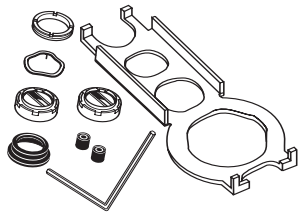

Service Parts

Finish   **Part No.**

Repair Kit
• For all Hansgrohe mixerball kitchen, bath, and shower faucets.
• Replacement mixerball not included.