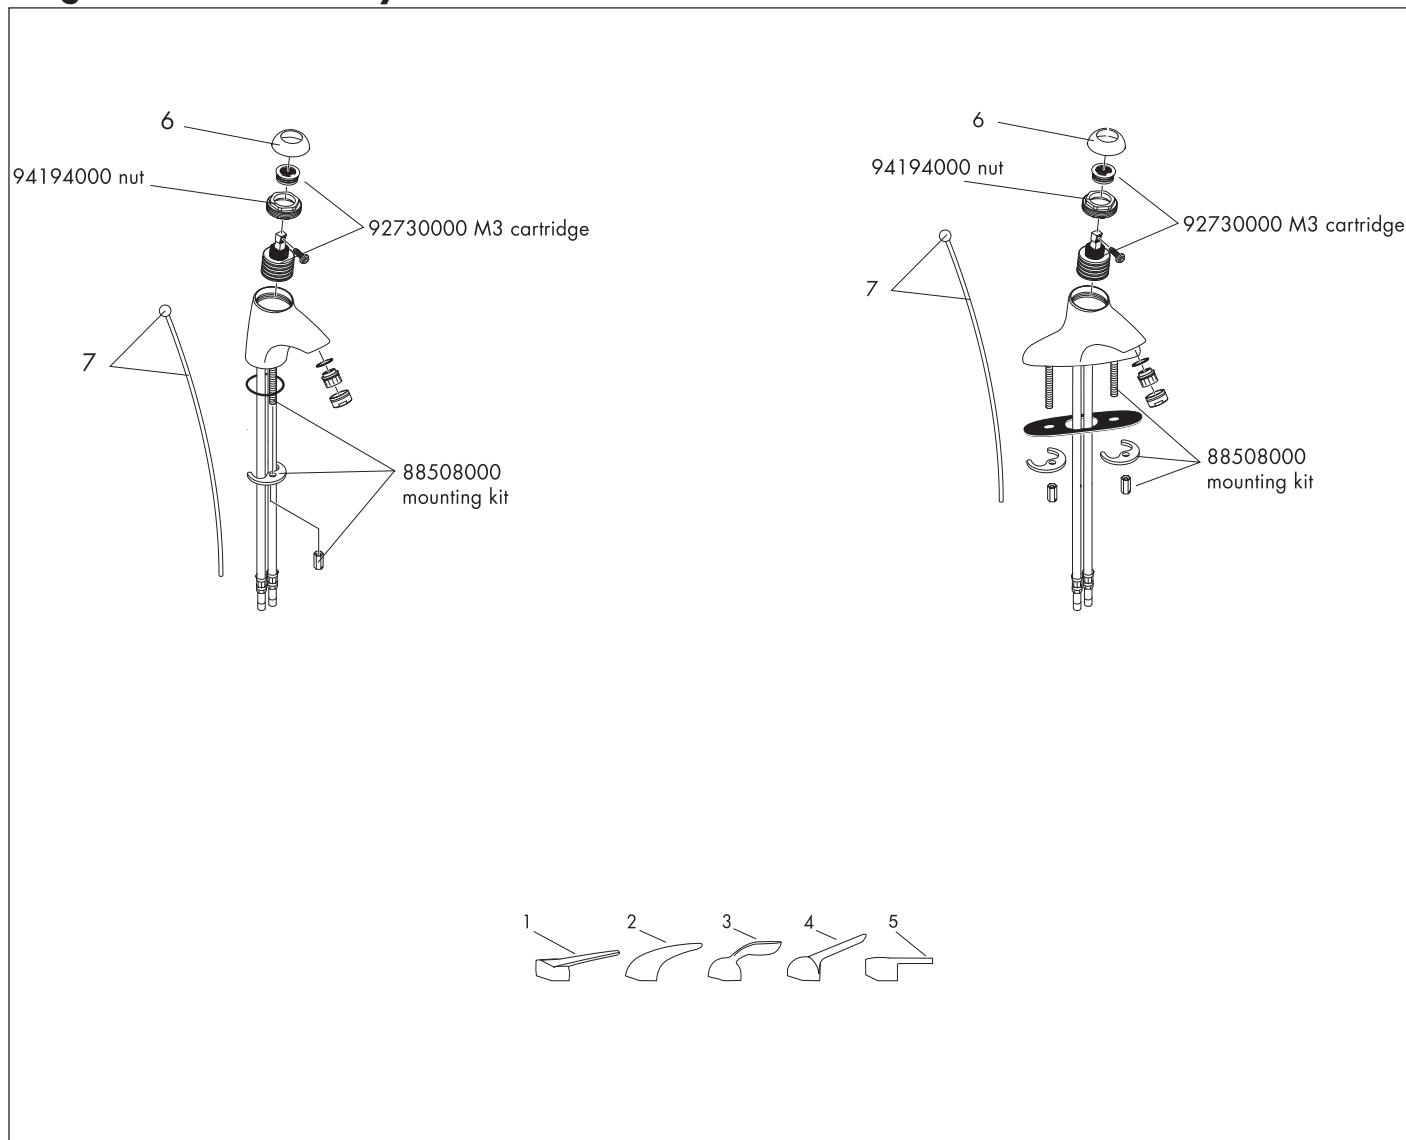

Single Control Lavatory Mixers

Item	Description	Chrome	Polished Brass	Brushed Nickel	Polished Nickel
1	Metro handle	06869000			
2	Monsoon handle	06867000	06867000	06867000	
3	Solaris handle	06840000	06840000	06840000	06840000
4	Stratos handle	06868000	06868000	06868000	
5	S handle	06958000			
6	nut cover	94192000	94192000	94192000	94192000
7	pull rod with knob	88541000	88541930	88541820	88541830
	pop up drain	88509000	88509930	88509820	88509830