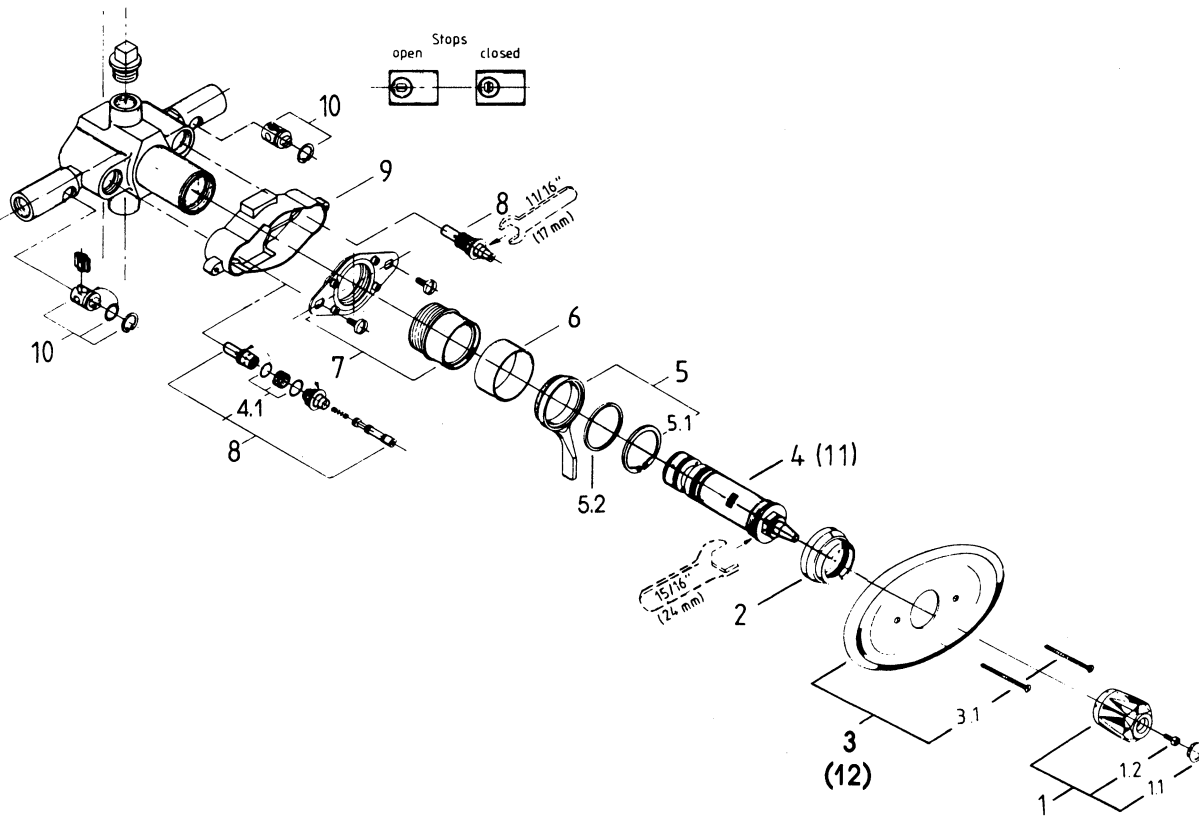

# Grohmix TUB/SHOWER COMBINATIONS GROHE AMERICA

Grohmix Thermostatic and Pressure Balance Valves with Integrated Volume Control, Diamond Handle and Service Stops, ½" NPT.

- 34.476\* Tub/Shower combination
- 34.475\* Shower only
- 34.434\* Valve only

Drg Ref	Description	Cat. No.	Pkg. Unit	Drg Ref	Description	Cat. No.	Pkg. Unit
1	Handle complete	08.350*	1	7	Guide plate with threaded sleeve	47.044	1
1.1	Handle cap	03.114*	1	8	Check valve, complete	08.355	1
1.2	Screw	02.426	5	9	Plastic guard	08.224	1
2	Temperature limit ring	03.764*	1	10	Stop	47.051	1
3	Escutcheon with screws	08.367*	1	11	Reverse cartridge (Opt.)	47.040	1
3.1	Screw	02.413*	2	12	Escutcheon with screws to compensate for shallow installation (Opt.)	47.001*	1
4	Cartridge	47.041	1				
4.1	Complete washer set	47.052	1				
5	Lever set	47.036*	1				
5.1	Retaining circlip	03.668	1				
5.2	Plastic spacer	05.798	1				
6	Body sleeve	05.172*	1				