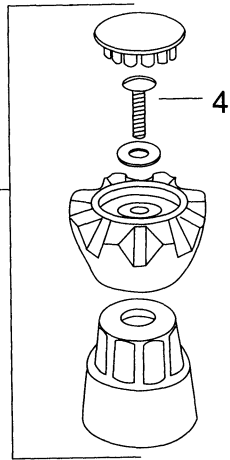

To order items on this page — full catalog number requires prefix

**ELJ**

**ELJER**

**ULTIMA**  
Shelf-Back  
Lavatory Faucet

DESCRIPTION	PART#
1 C.P. brass handle assy. (Hot) (Cold)	HDLX6671H HDLX6671C
2 Handle screw	SCR2965Z
3 Translucent handle assy. (Hot) (Cold)	HDLX8096H HDLX8096C
4 Handle screw	SCR8094Z
5 Sleeve (2 Req.d)	SLE6250C
6 Flange (2 req.d)	FLG6249B
7 Valve stem assy. R.H. thd.	STMX2807R
8 Stem unit R.H. thd. -C & H	RSUX8051R
9 Valve seat (2 req.d)	SET2734S
10 Adjusting screw	SCR5668Z
11 Coupling nut	SW12NUT1
12 Speed nut	NUT6423Z
13 Connecting rod assembly	RODX6424

DESCRIPTION	PART#
14 Spacer	SPA8147Z
15 Handle	HDL8145C
16 Aerator	V3101
17 Lav. handle operating kit (Spout & aerator not included in kit)	KITX7205
** Pop-up waste assembly	V8201ELJ

DESCRIPTION	PART#
12 Spout assembly (Pop-up rod not included - see pg. B54)	KIT7204
13 Aerator	V3101
** Pop-up waste assembly	V7300ELJ