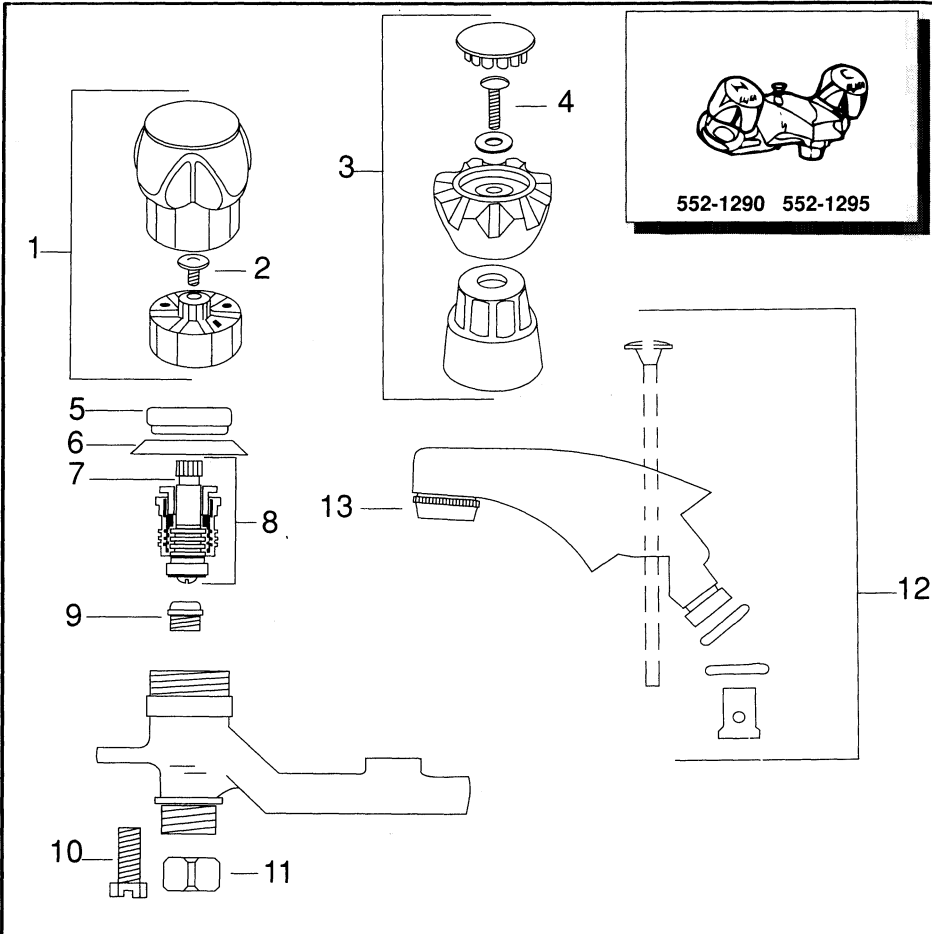

To order items on this page — full catalog number requires prefix

**ELJ**

**ELJER**

**ULTIMA**  
Shelf-Back  
Lavatory Faucet

DESCRIPTION	PART#
1 C.P. brass handle assy. (Hot) (Cold)	HDLX6671H HDLX6671C
2 Handle screw	SCR2965Z
3 Translucent handle assy. (Hot) (Cold)	HDLX8096H HDLX8096C
4 Handle screw	SCR8094Z
5 Sleeve (2 Req.d)	SLE6250C
6 Flange (2 req.d)	FLG6249B
7 Valve stem assy. R.H. thd.	STMX2807R
8 Stem unit R.H. thd. -C & H	RSUX8051R
9 Valve seat (2 req.d)	SET2734S
10 Adjusting screw	SCR5668Z
11 Coupling nut	SW12NUT1
12 Speed nut	NUT6423Z
13 Connecting rod assembly	RODX6424

DESCRIPTION	PART#
14 Spacer	SPA8147Z
15 Handle	HDL8145C
16 Aerator	V3101
17 Lav. handle operating kit (Spout & aerator not included in kit)	KITX7205
** Pop-up waste assembly	V8201ELJ

DESCRIPTION	PART#
12 Spout assembly (Pop-up rod not included - see pg. B54)	KIT7204
13 Aerator	V3101
** Pop-up waste assembly	V7300ELJ

\*\* Not shown,