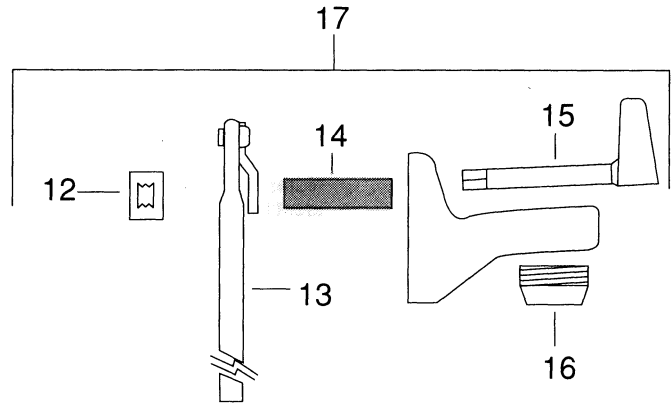

To order items on this page — full catalog number requires prefix

**ELJ**

**ELJER**

**ULTIMA**  
Shelf-Back  
Lavatory Faucet

DESCRIPTION	PART#
1 C.P. brass handle assy. (Hot) (Cold)	HDLX6671H HDLX6671C
2 Handle screw	SCR2965Z
3 Translucent handle assy. (Hot) (Cold)	HDLX8096H HDLX8096C
4 Handle screw	SCR8094Z
5 Sleeve (2 Req.d)	SLE6250C
6 Flange (2 req.d)	FLG6249B
7 Valve stem assy. R.H. thd.	STMX2807R
8 Stem unit R.H. thd. -C & H	RSUX8051R
9 Valve seat (2 req.d)	SET2734S
10 Adjusting screw	SCR5668Z
11 Coupling nut	SW12NUT1
12 Speed nut	NUT6423Z
13 Connecting rod assembly	RODX6424

DESCRIPTION	PART#
14 Spacer	SPA8147Z
15 Handle	HDL8145C
16 Aerator	V3101
17 Lav. handle operating kit (Spout & aerator not included in kit)	KITX7205
** Pop-up waste assembly	V8201ELJ

DESCRIPTION	PART#
12 Spout assembly (Pop-up rod not included - see pg. B54)	KIT7204
13 Aerator	V3101
** Pop-up waste assembly	V7300ELJ