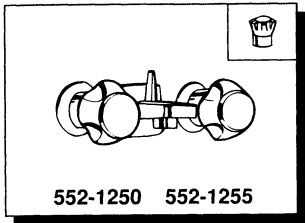

To order items on this page — full catalog number requires prefix

**ELJ**

**ELJER**

**ULTIMA**  
Shelf-Back  
Lavatory Faucet

DESCRIPTION	PART#
1 C.P. brass handle assy. (Hot) (Cold)	HDLX6671H HDLX6671C
2 Handle screw	SCR2965Z
3 Translucent handle assy. (Hot) (Cold)	HDLX8096H HDLX8096C
4 Handle screw	SCR8094Z
5 Sleeve (2 Req.d)	SLE6250C
6 Flange (2 req.d)	FLG6249B
7 Valve stem assy. R.H. thd.	STMX2807R
8 Stem unit R.H. thd. -C & H	RSUX8051R
9 Valve seat (2 req.d)	SET2734S
10 Adjusting screw	SCR5668Z
11 Coupling nut	SW12NUT1
12 Speed nut	NUT6423Z
13 Connecting rod assembly	RODX6424

DESCRIPTION	PART#
14 Spacer	SPA8147Z
15 Handle	HDL8145C
16 Aerator	V3101
17 Lav. handle operating kit (Spout & aerator not included in kit)	KITX7205
** Pop-up waste assembly	V8201ELJ

DESCRIPTION	PART#
12 Spout assembly (Pop-up rod not included - see pg. B54)	KIT7204
13 Aerator	V3101
** Pop-up waste assembly	V7300ELJ