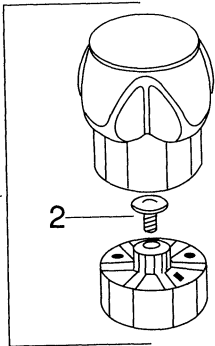

To order items on this page — full catalog number requires prefix

**ELJ**

**ELJER**

**ULTIMA**  
Shelf-Back  
Lavatory Faucet

DESCRIPTION	PART#
1 C.P. brass handle assy. (Hot) (Cold)	HDLX6671H HDLX6671C
2 Handle screw	SCR2965Z
3 Translucent handle assy. (Hot) (Cold)	HDLX8096H HDLX8096C
4 Handle screw	SCR8094Z
5 Sleeve (2 Req.d)	SLE6250C
6 Flange (2 req.d)	FLG6249B
7 Valve stem assy. R.H. thd.	STMX2807R
8 Stem unit R.H. thd. -C & H	RSUX8051R
9 Valve seat (2 req.d)	SET2734S
10 Adjusting screw	SCR5668Z
11 Coupling nut	SW12NUT1
12 Speed nut	NUT6423Z
13 Connecting rod assembly	RODX6424

DESCRIPTION	PART#
14 Spacer	SPA8147Z
15 Handle	HDL8145C
16 Aerator	V3101
17 Lav. handle operating kit (Spout & aerator not included in kit)	KITX7205
** Pop-up waste assembly	V8201ELJ

DESCRIPTION	PART#
12 Spout assembly (Pop-up rod not included - see pg. B54)	KIT7204
13 Aerator	V3101
** Pop-up waste assembly	V7300ELJ