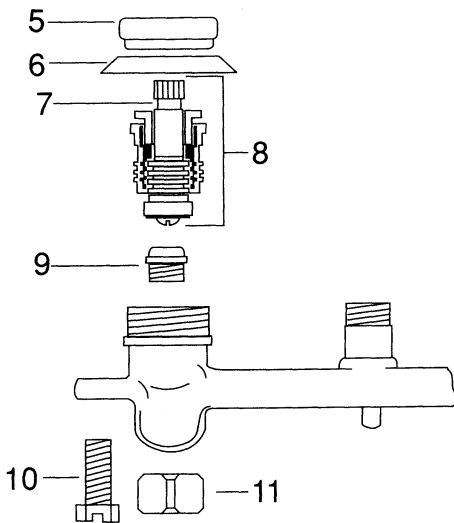

To order items on this page — full catalog number requires prefix

**ELJ**

**ELJER**

**ULTIMA**  
Shelf-Back  
Lavatory Faucet

DESCRIPTION	PART#
1 C.P. brass handle assy. (Hot) (Cold)	HDLX6671H HDLX6671C
2 Handle screw	SCR2965Z
3 Translucent handle assy. (Hot) (Cold)	HDLX8096H HDLX8096C
4 Handle screw	SCR8094Z
5 Sleeve (2 Req.d)	SLE6250C
6 Flange (2 req.d)	FLG6249B
7 Valve stem assy. R.H. thd.	STMX2807R
8 Stem unit R.H. thd. -C & H	RSUX8051R
9 Valve seat (2 req.d)	SET2734S
10 Adjusting screw	SCR5668Z
11 Coupling nut	SW12NUT1
12 Speed nut	NUT6423Z
13 Connecting rod assembly	RODX6424

DESCRIPTION	PART#
14 Spacer	SPA8147Z
15 Handle	HDL8145C
16 Aerator	V3101
17 Lav. handle operating kit (Spout & aerator not included in kit)	KITX7205
** Pop-up waste assembly	V8201ELJ

DESCRIPTION	PART#
12 Spout assembly (Pop-up rod not included - see pg. B54)	KIT7204
13 Aerator	V3101
** Pop-up waste assembly	V7300ELJ