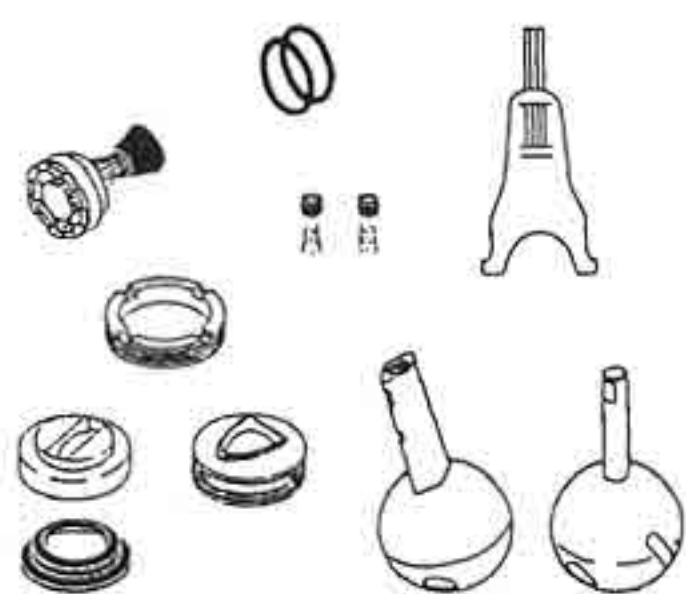

Repair Part Kits

	Model	Features
Single Handle Valve Cartridge	RP34324	<ul style="list-style-type: none">• For Grail® pull-down single handle kitchen faucet
Plastic Sleeves \ Ferrules	RP50952	<ul style="list-style-type: none">• For use with single handle DIAMOND™ Seal Technology faucets• May be cut to fit
Gaskets	RP51243	<ul style="list-style-type: none">• PEX body end fittings• For use with single handle DIAMOND™ Seal Technology faucets
Bonnet Nut with V Seal	RP51503	<ul style="list-style-type: none">• For use with single handle DIAMOND™ Seal Technology Faucets
Spray Cap & O-Ring	RP54269	<ul style="list-style-type: none">• For use with single handle kitchen deck faucets featuring DIAMOND™ Seal Technology• Can be used to convert spray to non-spray faucet
Diverter Clip	RP53997	<ul style="list-style-type: none">• For use with single handle kitchen deck faucets featuring DIAMOND™ Seal Technology with below deck diverter

Single Handle Repair Kit - Assorted Maintenance Parts

Model

RP2932

Features

- Boxed repair part kit for single ha kitchen & lavatory faucets
- Assorted maintenance parts: 5-RP61, 2-RP188, 2-RP250, 24-RP4993, 1-RP1974, 2-RP212, 2-RP70, 4-RP320, 6-RP25, 6-RP2331 (Large O-Rings)