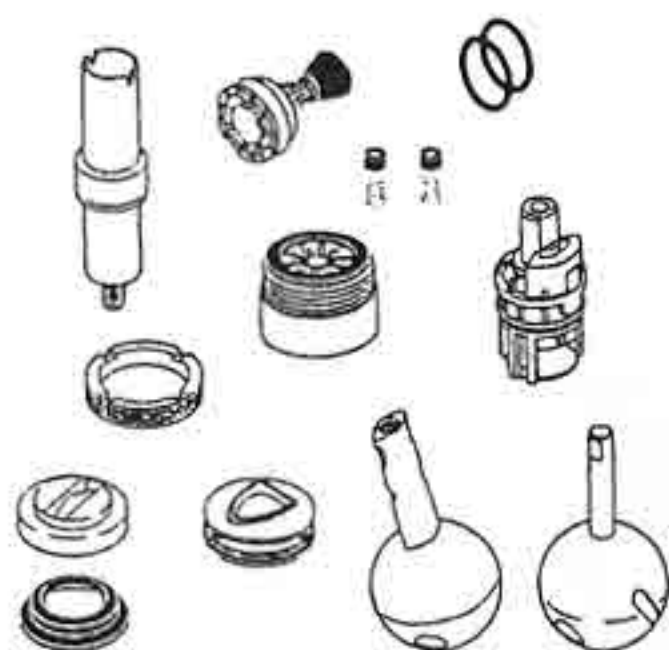

Repair Part Kits

	Model	Features
Single Handle Valve Cartridge	RP34324	<ul style="list-style-type: none">• For Grail® pull-down single handle kitchen faucet
Plastic Sleeves \ Ferrules	RP50952	<ul style="list-style-type: none">• For use with single handle DIAMOND™ Seal Technology faucets• May be cut to fit
Gaskets	RP51243	<ul style="list-style-type: none">• PEX body end fittings• For use with single handle DIAMOND™ Seal Technology faucets
Bonnet Nut with V Seal	RP51503	<ul style="list-style-type: none">• For use with single handle DIAMOND™ Seal Technology Faucets
Spray Cap & O-Ring	RP54269	<ul style="list-style-type: none">• For use with single handle kitchen deck faucets featuring DIAMOND™ Seal Technology• Can be used to convert spray to non-spray faucet
Diverter Clip	RP53997	<ul style="list-style-type: none">• For use with single handle kitchen deck faucets featuring DIAMOND™ Seal Technology with below deck diverter

Single Handle Repair Kit - Assorted Maintenance Parts

Model

RP2932

Features

- Boxed repair part kit for single ha kitchen & lavatory faucets
- Assorted maintenance parts: 5-RP61, 2-RP188, 2-RP250, 24-RP4993, 1-RP1974, 2-RP212, 2-RP70, 4-RP320, 6-RP25, 6-RP2331 (Large O-Rings)

Seats & Springs Kit

RP4039

- Boxed repair parts kit
- Seats & Springs assortment.
- Contains: 24-RP4993

Plumber's Box - Assorted Maintenance Parts

RP25838

- Boxed repair part kit
- Assorted maintenance parts: 6-RP70, 6-RP212, 6-RP1740, 6-RP4993, 6-RP25, 6-RP250, 6-RP330, 6-RP320, 6-RP6073, 6-RP61, 6-RP188